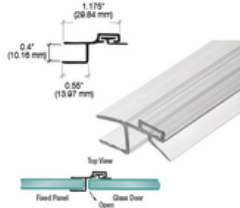

**Price: \$19.90 each**

**Item # VIE337SB**  
Adjustable Wall Mount Full Back Plate Hinge  
**Finish:** Satin Brass  
In Stock: 3// Sold as a lot only

**Price: \$29.90 each**

**Item # Z-HAB02BN**  
Heavy Duty Adapter block  
**Finish:** Brushed Nickel  
In Stock: 29

**Price: \$2.90**

\*No returns or exchanges will be accepted for these Products\*

**SHOWER HARDWARE**

**Item # P180SDJ**  
Polycarbonate Strike and Door  
H-Jamb with Vinyl Insert 180  
Degree for 3/8" Glass  
In Stock: 42