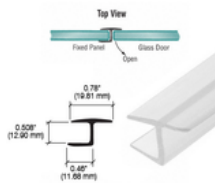

**Price: \$8.90**

**Item # P912WS**  
Clear Co-Extruded Bottom  
Wipe With Drip Rail for 1/2"  
Glass  
In Stock: 7

**Price: \$7.90**

**Item # PCR12**  
Clear Translucent Vinyl Bulb  
Seal for 1/2 (12 mm) Glass  
In Stock: 32 boxes

**Price: \$9.90**

**Item # PCC10**  
'Y' Jamb Seal with Soft  
Leg for 3/8" Glass  
In Stock: 54

**Price: \$5.90**

**Item # PCC12**  
'Y' Jamb Seal with Soft  
Leg for 1/2" Glass  
In Stock: 124

**Price: \$5.90**