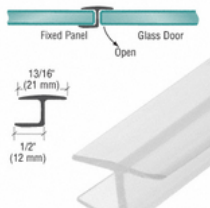

**Price: \$8.90**

**Item # P912WS**  
Clear Co-Extruded Bottom  
Wipe With Drip Rail for 1/2"  
Glass  
In Stock: 7

**Price: \$7.90**

**Item # PCR12**  
Clear Translucent Vinyl Bulb  
Seal for 1/2 (12 mm) Glass  
In Stock: 32 boxes

**Price: \$9.90**

**Item # PCC10**  
'Y' Jamb Seal with Soft  
Leg for 3/8" Glass  
In Stock: 54

**Price: \$5.90**

**Item # PCC12**  
'Y' Jamb Seal with Soft  
Leg for 1/2" Glass  
In Stock: 124

**Price: \$5.90**