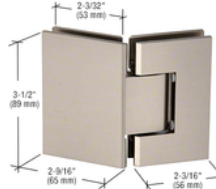

Item # Z-3130BN

135 Degree Glass-to-Glass Hinge*

Finish: Brushed Nickel

Sold by the box/ 10 units per box

In Stock: 12 boxes

Price: $19.90 each
Box: $ 199.00