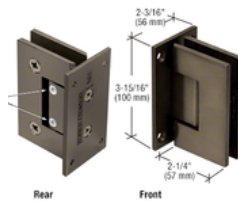

**Price: \$25.90/each**

**Item # VIE180SN**  
Glass-to-Glass Hinge  
**Finish:** Satin Nickel  
In Stock: 1

**Price: \$19.90**

**Item # VIE037SN**  
Vienna 037 Series Wall Mount Full Back Plate Hinge  
**Finish:** Satin Nickel  
In Stock: 2 // Sold pair only

**Price: \$19.90 each**

**Item # VIE337SB**  
Adjustable Wall Mount Full Back Plate Hinge  
**Finish:** Satin Brass  
In Stock: 3// Sold as a lot only

**Price: \$29.90 each**

**Item # Z-HAB02BN**  
Heavy Duty Adapter block  
**Finish:** Brushed Nickel  
In Stock: 29