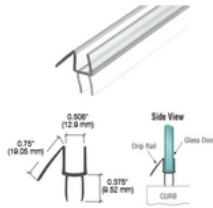

**Price: \$2.90**

\*No returns or exchanges will be accepted for these Products\*

**SHOWER HARDWARE**

**Item # P180SDJ**  
Polycarbonate Strike and Door  
H-Jamb with Vinyl Insert 180  
Degree for 3/8" Glass  
In Stock: 42

**Price: \$8.90**

**Item # P912WS**  
Clear Co-Extruded Bottom  
Wipe With Drip Rail for 1/2"  
Glass  
In Stock: 7

**Price: \$7.90**

**Item # PCR12**  
Clear Translucent Vinyl Bulb  
Seal for 1/2 (12 mm) Glass  
In Stock: 32 boxes